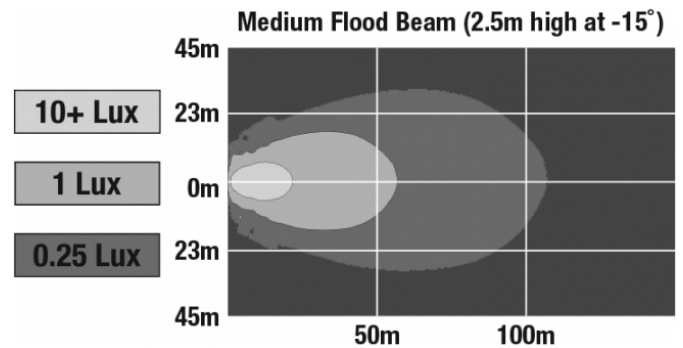

LED Scene Work Lights - Model 523

PRODUCT INFORMATION

Description	12-24V LED Work Light with Medium Flood Beam Pattern
Height	177.55 mm / 6.99 in
Width	253.75 mm / 9.99 in
Depth	88.90 mm / 3.5 in
Shape	Rectangular
Outer Lens Material	Glass
Outer Lens Color	Clear
Housing Material	Die-Cast Aluminum
Housing Color	Black
Mounting Hardware Description	(x1) 1/2"-Mounting Bolt
Mounting Type	Universal Pedestal Mount
Maximum Operating Temperature	65 °C / 149 °F
Connector or Wiring	Integrated 2-Pin Deutsch Weather-Proof Socket (DT04-2P)
Product Weight	6.72 lbs / 3.05 kgs
Shipping Weight	7.29 lbs / 3.31 kgs

ELECTRICAL SPECIFICATIONS

Input Voltage	12-24V DC
Current Draw	6.70A @ 12V DC 3.70A @ 24V DC

REGULATORY STANDARDS COMPLIANCE

Buy America Standards
IEC IP67

Eco Friendly

PHOTOMETRIC SPECIFICATIONS

Raw Lumen Output	8,100
Effective Lumen Output	3,900
Nominal LED Color Temperature	5000 K
Beam Pattern(s)	Forward Lighting - Flood (Medium)